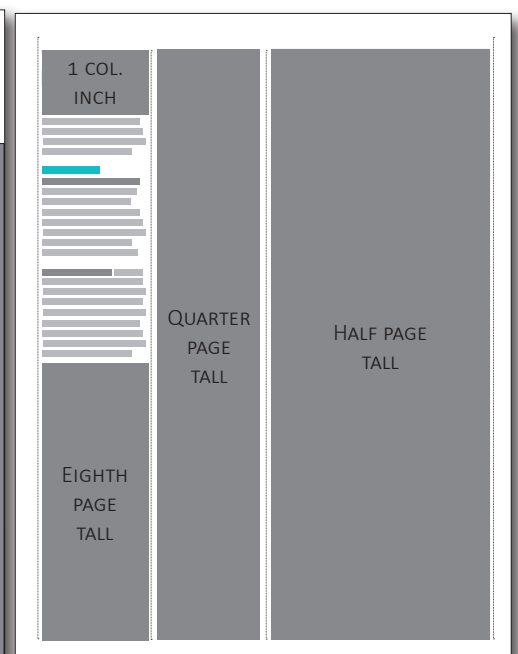

Page Size: 8.125" x 10.625"

BACK PAGE \$3,800

8.625" x 8.875"
 (bleed .25 inch except top, content must be .25 from trim edge)

INSIDE BACK COVER \$3,000

FULL PAGE \$2,600

7.125" x 9.625" (no bleed)
 8.625" x 11.125" (bleed .25 inch, content must be .25 from trim edge)

HALF PAGE \$1,500

wide 7.125" x 4.5212"
 tall 3.4792" x 9.625"

QUARTER PAGE \$900

2 col. 3.4792" x 4.5212"
 3 col. 5.3021" x 3.4792"
 wide 7.125" x 2.1767"
 tall 1.6563" x 9.625"

EIGHTH PAGE \$450

wide 3.4792" x 2.1767"
 tall 1.6563" x 4.5212"

COLUMN INCH \$110 (per inch)

tall 1.6563" x 1"

gleanerweekly

ENEWSLETTER ADS

Sponsor the weekly newsletter sent every Thursday. Only one paid sponsor/advertiser per newsletter. Each ad should be 6:5 ratio, 1200 x 1000px image, that can be linked to your website.

\$30 for 1 weekly newsletter
\$100 for 4 weekly newsletters

gleanernow

WEBSITE BANNER ADS

On the homepage of GleanerNow.com
6:5 ratio, 336 x 280px, JPG file, linked to your website

\$30 for 2 weeks
\$50 for 4 weeks