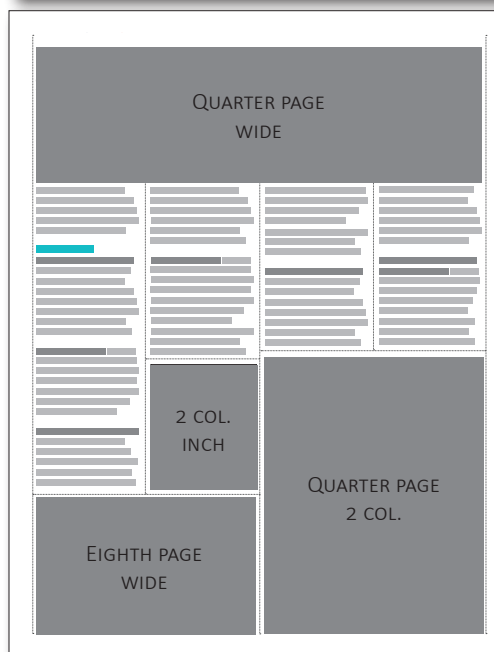

Page Size: 8.125" x 10.625"

BACK PAGE \$3,800

8.625" x 8.875"
 (bleed .25 inch except top, content must be .25 from trim edge)

INSIDE BACK COVER \$3,000

FULL PAGE \$2,600

7.125" x 9.625" (no bleed)
 8.625" x 11.125" (bleed .25 inch, content must be .25 from trim edge)

HALF PAGE \$1,500

wide 7.125" x 4.5212"
 tall 3.4792" x 9.625"

QUARTER PAGE \$900

2 col. 3.4792" x 4.5212"
 3 col. 5.3021" x 3.4792"
 wide 7.125" x 2.1767"
 tall 1.6563" x 9.625"

EIGHTH PAGE \$450

wide 3.4792" x 2.1767"
 tall 1.6563" x 4.5212"

COLUMN INCH \$110 (per inch)

tall 1.6563" x 1"

gleanerweekly

ENEWSLETTER ADS

Sponsor the weekly newsletter sent every Thursday. Only one paid sponsor/advertiser per newsletter. Each ad should be 6:5 ratio, 1200 x 1000px image, that can be linked to your website.

\$30 for 1 weekly newsletter
\$100 for 4 weekly newsletters

gleanernow

WEBSITE BANNER ADS

On the homepage of GleanerNow.com
6:5 ratio, 336 x 280px, JPG file, linked to your website

\$30 for 2 weeks
\$50 for 4 weeks