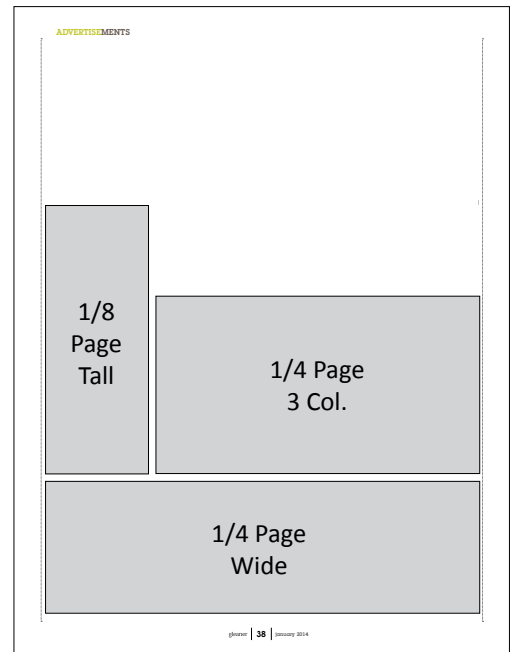

gleaner Display Ads Dimensions & Specifications

For more information, contact Desiree Lockwood, *Gleaner* Ad Manager
360-857-7043 • info@gleanernow.com • www.gleanernow.com

Display ads need to be submitting as a high-res, CMYK, Adobe Acrobat PDF file with the fonts embedded. Set PDF style to [Print] to achieve minimum 300 dpi resolution.

The ad may be submitted by email or CD. The ads should arrive by the published deadline.

Page Size: 8.125" x 10.625"

Back page: 8.625" x 8.875"
(bleed .25 inch except top, content must be .25 from trim edge)

Full page: 8.625" x 11.125"
(bleed .25 inch, content must be .25 from trim edge)

Full page: 7.125" x 9.625"
(no bleed)

1/2 page Tall: 3.4792" x 9.625"
1/2 page Wide: 7.125" x 4.5212"

1/4 page Tall: 1.6563" x 9.625"
1/4 page Wide: 7.125" x 2.1767"
1/4 page 2 Col: 3.4792" x 4.5212"
1/4 page 3 Col: 5.3021" x 3.4792"

1/8 page Tall: 1.6563" x 4.5212"
1/8 page Wide: 3.4792" x 2.1767"