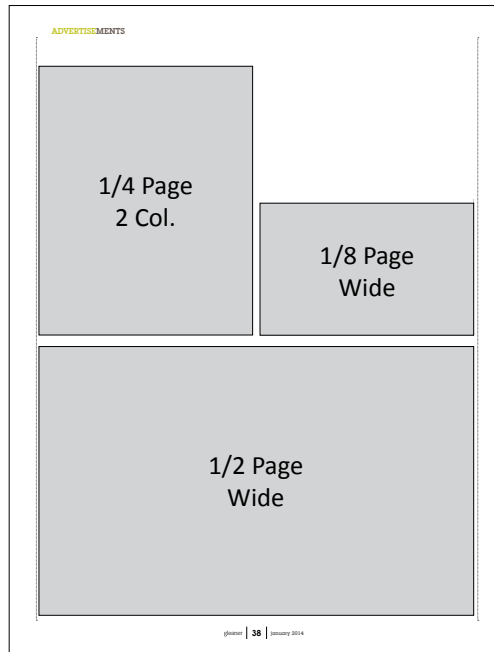

gleaner Display Ads Dimensions & Specifications

For more information, contact Desiree Lockwood, *Gleaner* Ad Manager
360-857-7043 • info@gleanernow.com • www.gleanernow.com

Display ads need to be submitting as a high-res, CMYK, Adobe Acrobat PDF file with the fonts embedded. Set PDF style to [Print] to achieve minimum 300 dpi resolution.

The ad may be submitted by email or CD. The ads should arrive by the published deadline.

Page Size: 8.125" x 10.625"

Back page: 8.625" x 8.875"
(bleed .25 inch except top, content must be .25 from trim edge)

Full page: 8.625" x 11.125"
(bleed .25 inch, content must be .25 from trim edge)

Full page: 7.125" x 9.625"
(no bleed)

1/2 page Tall: 3.4792" x 9.625"
1/2 page Wide: 7.125" x 4.5212"

1/4 page Tall: 1.6563" x 9.625"
1/4 page Wide: 7.125" x 2.1767"
1/4 page 2 Col: 3.4792" x 4.5212"
1/4 page 3 Col: 5.3021" x 3.4792"

1/8 page Tall: 1.6563" x 4.5212"
1/8 page Wide: 3.4792" x 2.1767"