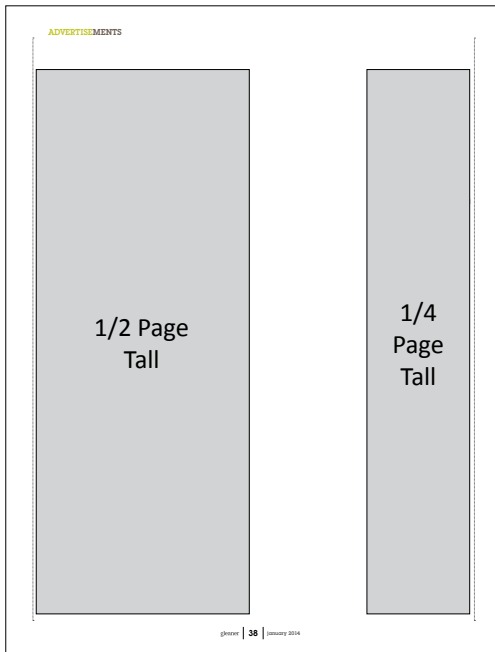

gleaner Display Ads Dimensions & Specifications

For more information, contact Desiree Lockwood, *Gleaner* Ad Manager
360-857-7043 • info@gleanernow.com • www.gleanernow.com

Display ads need to be submitting as a high-res, CMYK, Adobe Acrobat PDF file with the fonts embedded. Set PDF style to [Print] to achieve minimum 300 dpi resolution.

The ad may be submitted by email or CD. The ads should arrive by the published deadline.

Page Size: 8.125" x 10.625"

Back page: 8.625" x 8.875"
(bleed .25 inch except top, content must be .25 from trim edge)

Full page: 8.625" x 11.125"
(bleed .25 inch, content must be .25 from trim edge)

Full page: 7.125" x 9.625"
(no bleed)

1/2 page Tall: 3.4792" x 9.625"
1/2 page Wide: 7.125" x 4.5212"

1/4 page Tall: 1.6563" x 9.625"
1/4 page Wide: 7.125" x 2.1767"
1/4 page 2 Col: 3.4792" x 4.5212"
1/4 page 3 Col: 5.3021" x 3.4792"

1/8 page Tall: 1.6563" x 4.5212"
1/8 page Wide: 3.4792" x 2.1767"